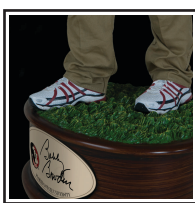

Own a Piece of FSU History

Bobby Bowden

COLLECTIBLE 1/4 SCALE FIGURINE

Take advantage of this unique opportunity to own a limited edition 1/4 scale Collectible Figurine of Florida State University Coach, Bobby Bowden. This hand-crafted figurine stands 18" tall and is an exact likeness of the legendary coach.

Item Number: FSU 01-2008

Price: $250.00 plus $20.00 shipping, anywhere in the U.S.

Limited Edition: 2,500 pieces.

Est. Ship Date: Fall of 2008

Orders will be prioritized by the date and time received. Limited to the first 2,500 orders.

ORDER TODAY to reserve your limited edition Bobby Bowden Figurine and help support the Seminole Boosters.